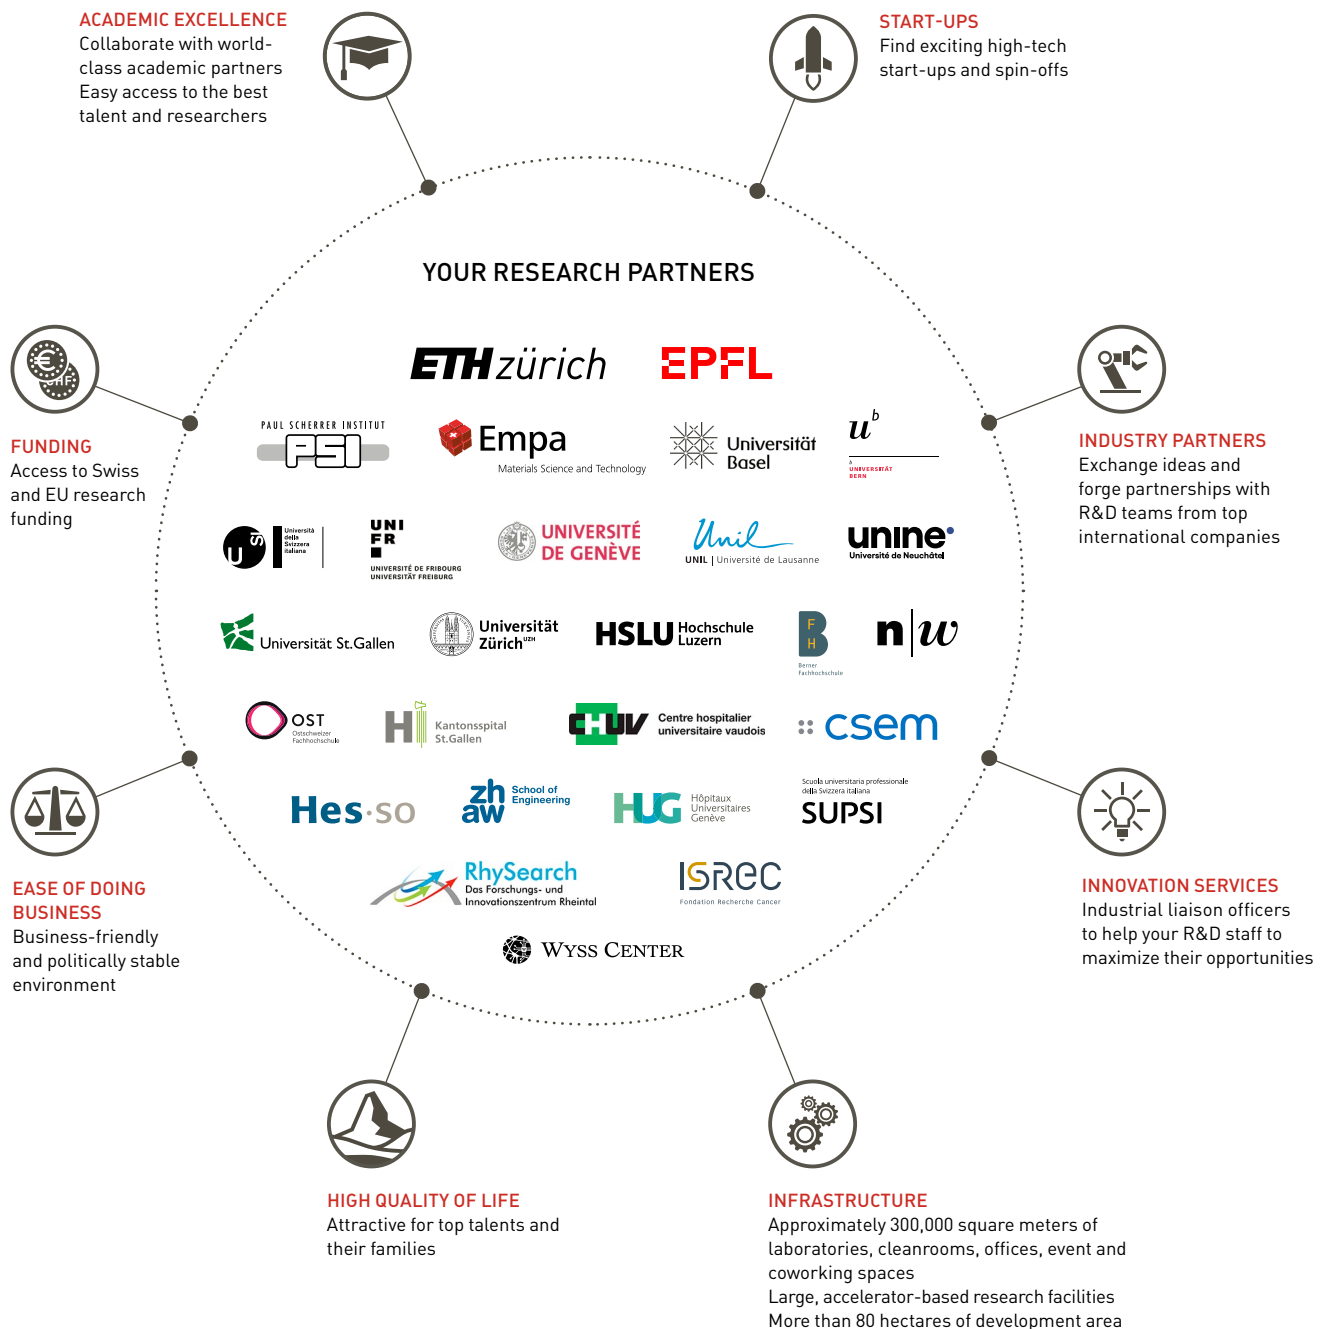

**SWITZERLAND
INNOVATION**
CONNECTING GREAT MINDS

INNOVATION IN SWITZERLAND

RESEARCH EXCELLENCE AT YOUR FINGERTIPS

switzerland-innovation.com

WORKING WITH YOU TO UNLEASH YOUR POTENTIAL

As a resident within the Switzerland Innovation Ecosystem, you can take advantage of a wide range of additional support services designed to boost your success.

JOIN THE LEADING ECOSYSTEM FOR RESEARCH & DEVELOPMENT

As an innovation platform, Switzerland Innovation enables international and domestic companies and world-leading Swiss universities to work together on the development of new marketable products and services.

- ✈ Three international airports in Zurich, Geneva and Basel
- 📍 Switzerland Innovation Parks, all within two hours' drive

SOME OF THE INDUSTRY PARTNERS THAT HAVE THEIR R&D CENTERS IN SWITZERLAND

A PLACE WHERE YOU CAN SHAPE THE FUTURE