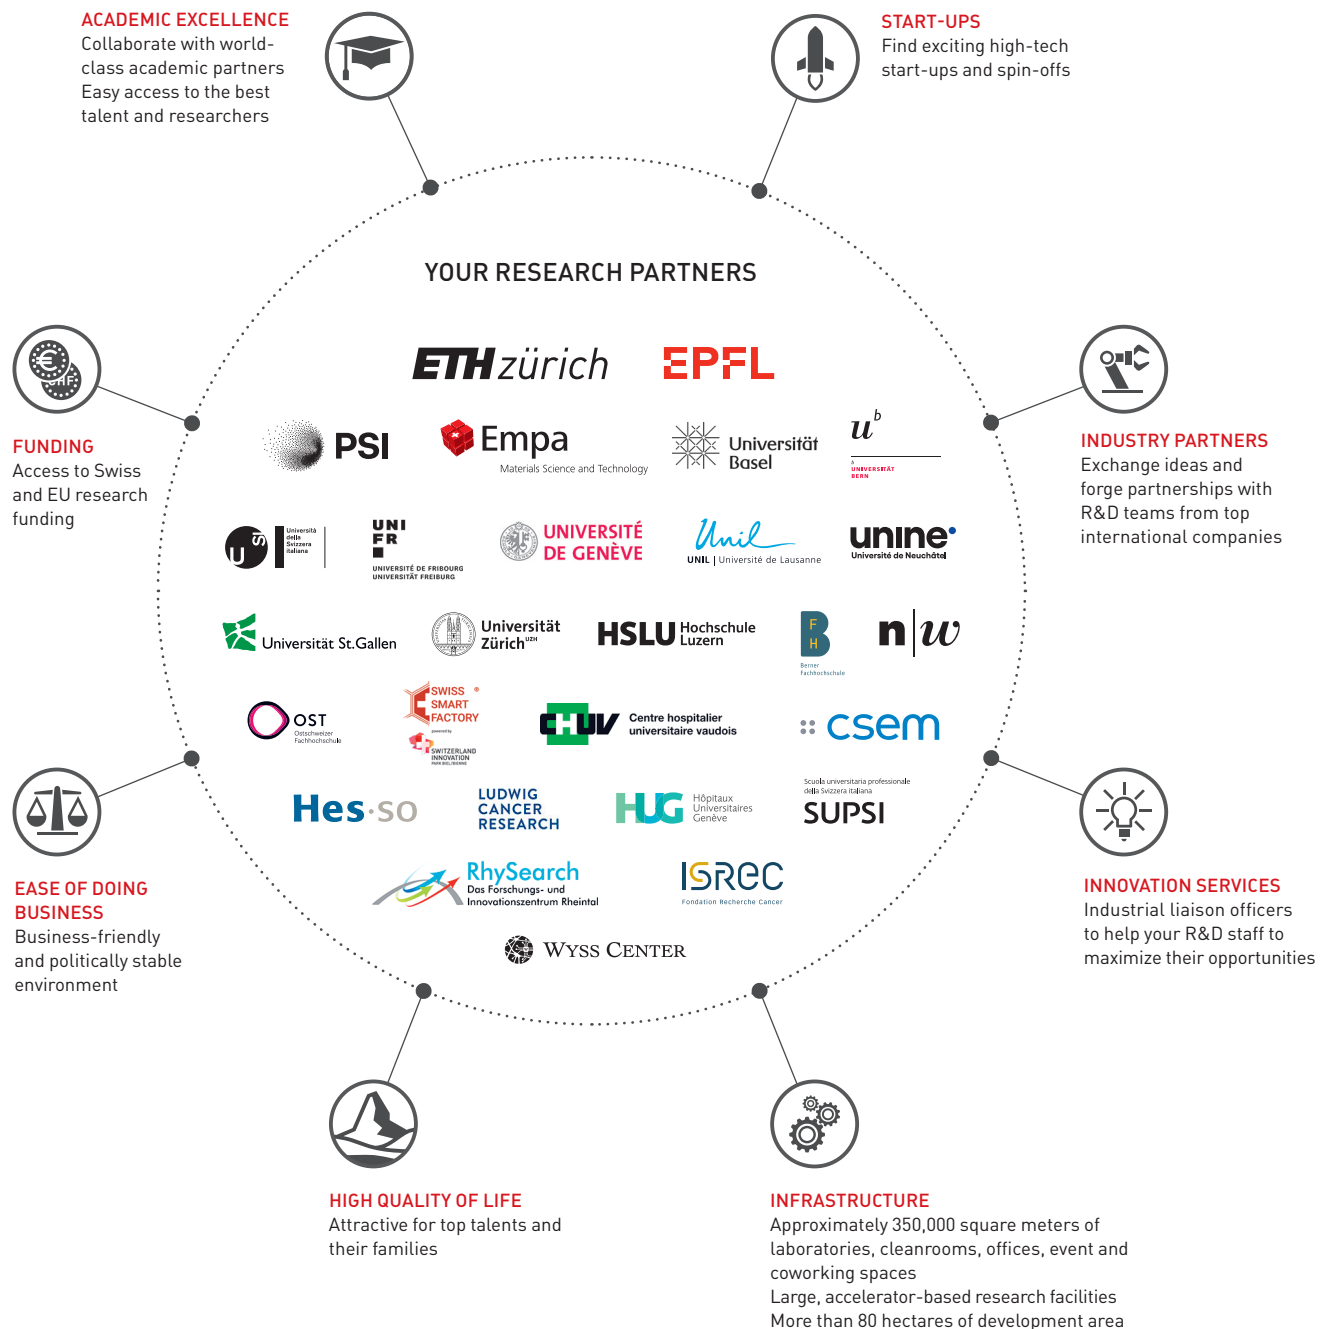

**SWITZERLAND
INNOVATION**
CONNECTING GREAT MINDS

INNOVATION IN SWITZERLAND

RESEARCH EXCELLENCE AT YOUR FINGERTIPS

switzerland-innovation.com

WORKING WITH YOU TO UNLEASH YOUR POTENTIAL

As a resident within the Switzerland Innovation Ecosystem, you can take advantage of a wide range of additional support services designed to boost your success.

JOIN THE LEADING ECOSYSTEM FOR RESEARCH & DEVELOPMENT

As an innovation platform, Switzerland Innovation enables international and domestic companies and world-leading Swiss universities to work together on the development of new marketable products and services.

-  Three international airports in Zurich, Geneva and Basel
-  Switzerland Innovation Parks, all within two hours' drive

SOME OF THE INDUSTRY PARTNERS THAT HAVE THEIR R&D CENTERS IN SWITZERLAND

A PLACE WHERE YOU CAN SHAPE THE FUTURE