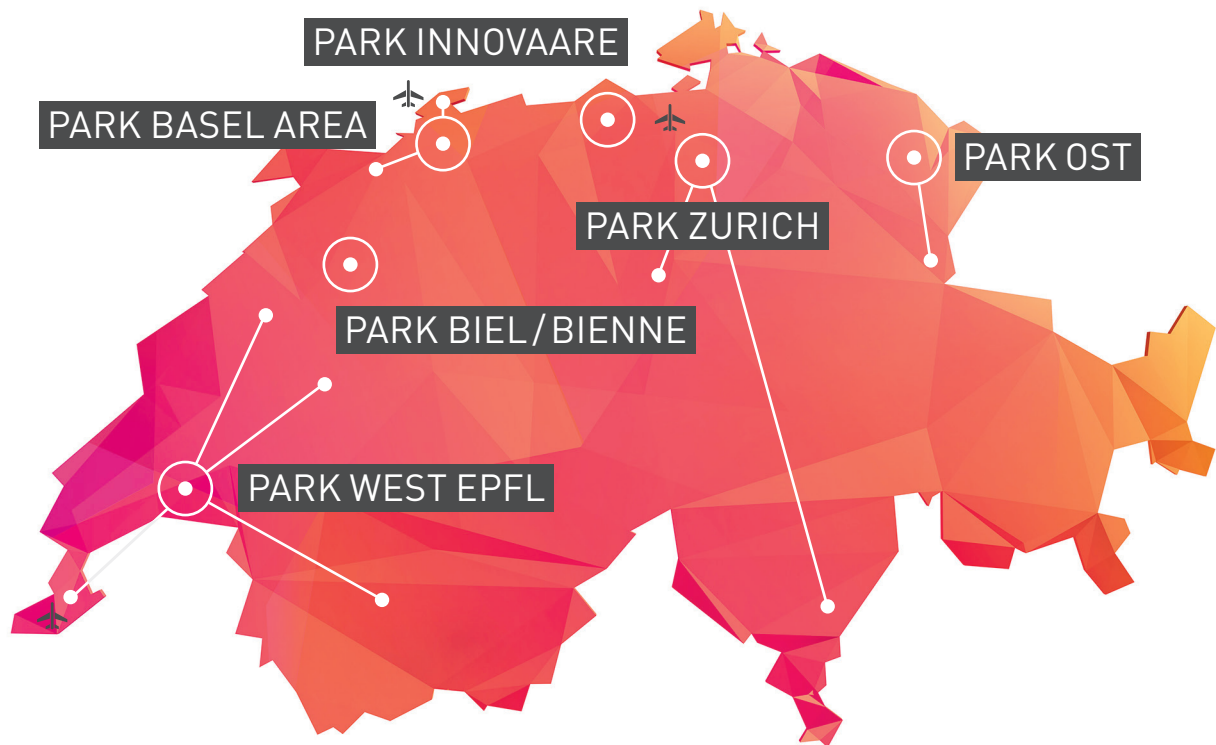

**SWITZERLAND
INNOVATION**
CONNECTING GREAT MINDS

INNOVATION IN SWITZERLAND

RESEARCH EXCELLENCE AT YOUR FINGERTIPS

switzerland-innovation.com

WORKING WITH YOU TO UNLEASH YOUR POTENTIAL

As a resident within the Switzerland Innovation Ecosystem, you can take advantage of a wide range of additional support services designed to boost your success.

-  Three international airports in Zurich, Geneva and Basel
-  Switzerland Innovation Parks, all within two hours' drive

SOME OF THE INDUSTRY PARTNERS THAT HAVE THEIR R&D CENTERS IN SWITZERLAND

A PLACE WHERE YOU CAN SHAPE THE FUTURE

We offer a world-class combination of infrastructure, value-added services, living space and community engagement.

YOKOGAWA 

GATEWAY FOR EUROPEAN R&D EXPANSION

“Yokogawa Innovation Switzerland is located at the European center of the biotechnology and life sciences industry. It is the ideal location from which to promote Yokogawa’s bioeconomy business through R&D and partnerships.”